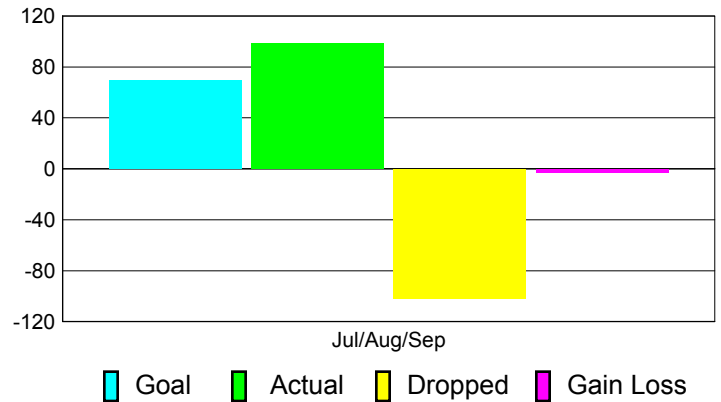

Membership Results 2012-2013

Goal, New, Dropped, Gain/Loss