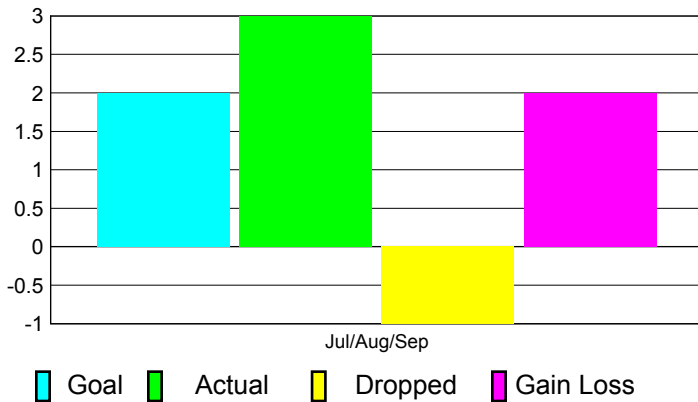

2012-2013 GMT Reports for District (or Undistricted) **District 305 S2**

GMT: **VINOD KHANNA**

Location: **PAKISTAN**

GMT CA: **6**

CLUBS

**Club Results
2012-2013**

**Clubs
2011-2012**

Month	New Club Goal	Actual New Clubs	Actual Dropped Clubs	Gain/Loss of Clubs	Gain/Loss of Clubs
Jul/Aug/Sep	2	3	-1	2	0
Totals	2	3	-1	2	0

Club Results 2012-2013

Goal, New, Dropped, Gain/Loss

Comparison of Club Gain/Loss

Current Year Compared to the Previous Year

YTD Status Quo Clubs 2012-2013

Status Quo Clubs Compared to Status Quo Members

MEMBERSHIP