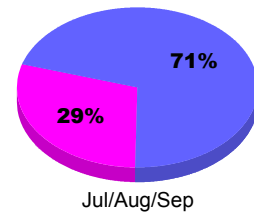

**Membership Results
2012-2013**

**Membership
2011-2012**

Month	Net Memb Goal	Actual New Memb	Actual Dropped Memb	Gain/Loss of Memb	Gain/Loss of Memb
Jul/Aug/Sep	70	99	-102	-3	-2
Totals	70	99	-102	-3	-2

Membership Results 2012-2013

Goal, New, Dropped, Gain/Loss

Comparison of Membership Gain/Loss

Current Year Compared to the Previous Year

Gender Comparison 2012-2013

Male Female